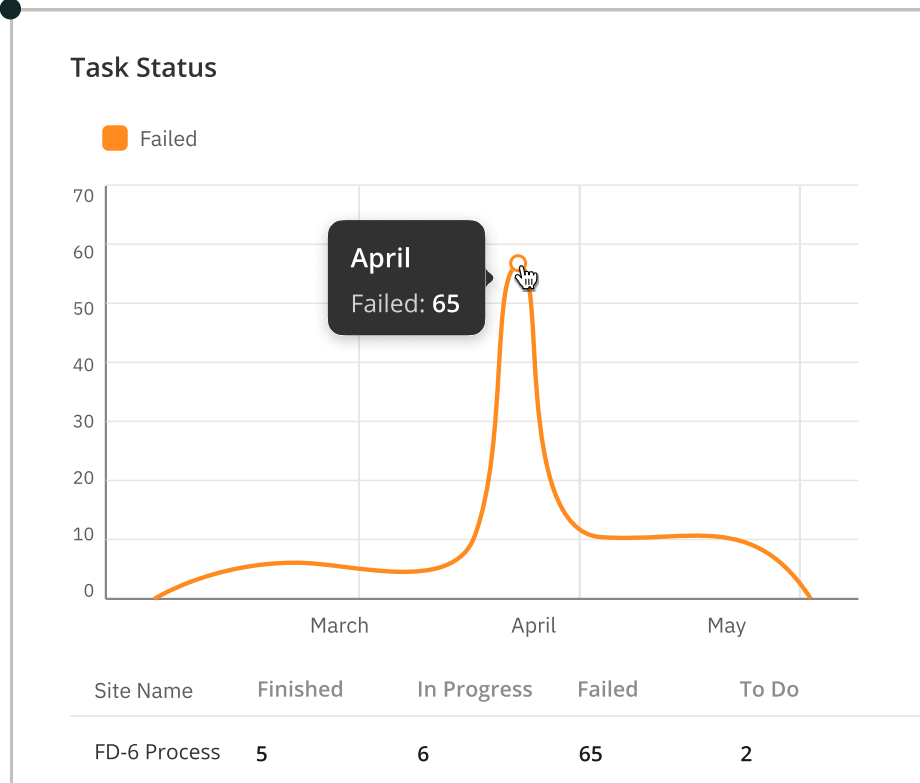

Process View ▼

🔍 Search

+ Add Filters
 Add Charts

Number of Inspections per Month

Average Temperature

WHAT YOU CAN DO WITH FLUIX CHARTS

Identify Patterns & Trends. Spot recurring issues, seasonal peaks, or inefficiencies hidden in raw data from the field.

Analyze Incidents. Visualize issue types, frequency, and severity to prioritize corrective actions.

Improve Communication. Present clear visuals during meetings, reviews, or customer updates.

● FLUIX CHARTS

HOW IT WORKS

1. Go to **Fluix Tasks** → **Reports** in your Fluix admin portal.
2. Create a **New Report** from which you would like to visualize data, or select the existing report you want to analyze.
3. Open your Report and **Add Charts**.
4. Select fields for analysis, select formula, breakdown (optional), and chart view. Save the Chart & share instantly.