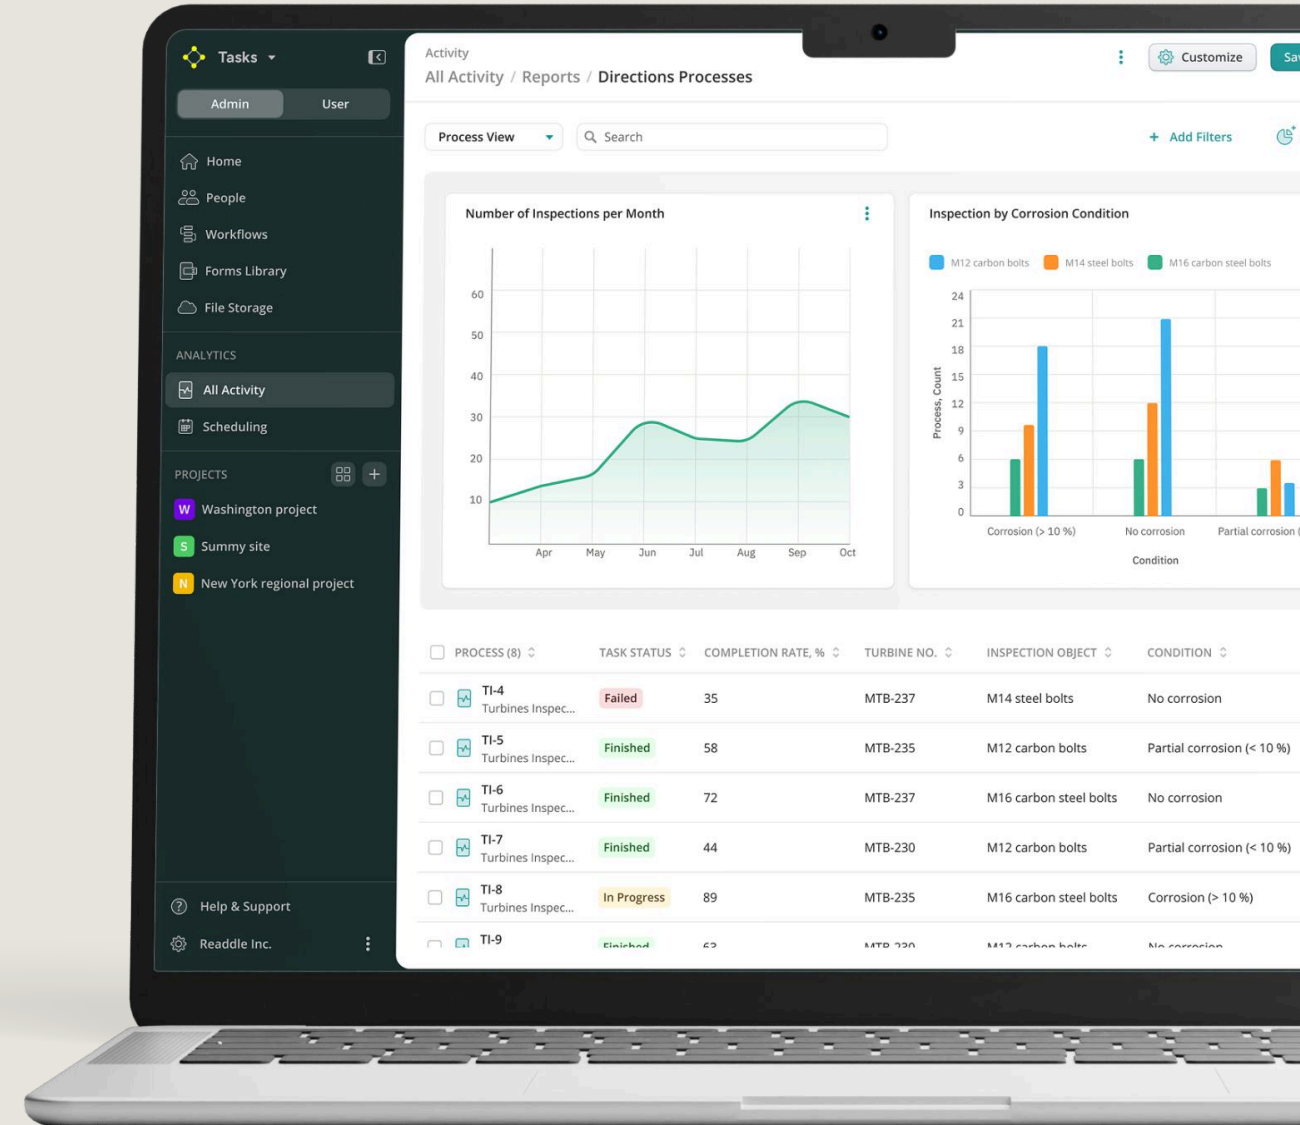

● FLUIX CHARTS

HOW IT WORKS

1. Go to **Fluix Tasks** → **Reports** in your Fluix admin portal.
2. Create a **New Report** from which you would like to visualize data, or select the existing report you want to analyze.
3. Open your Report and **Add Charts**.
4. Select fields for analysis, select formula, breakdown (optional), and chart view. Save the Chart & share instantly.

WHO IT'S FOR

All personnel working with the field data, for example:

- **Operations Managers**
- **Site Supervisors**
- **Quality & Safety Teams**
- **Project Managers**
- **Compliance & Audit Teams** will find Charts helpful for daily operations!