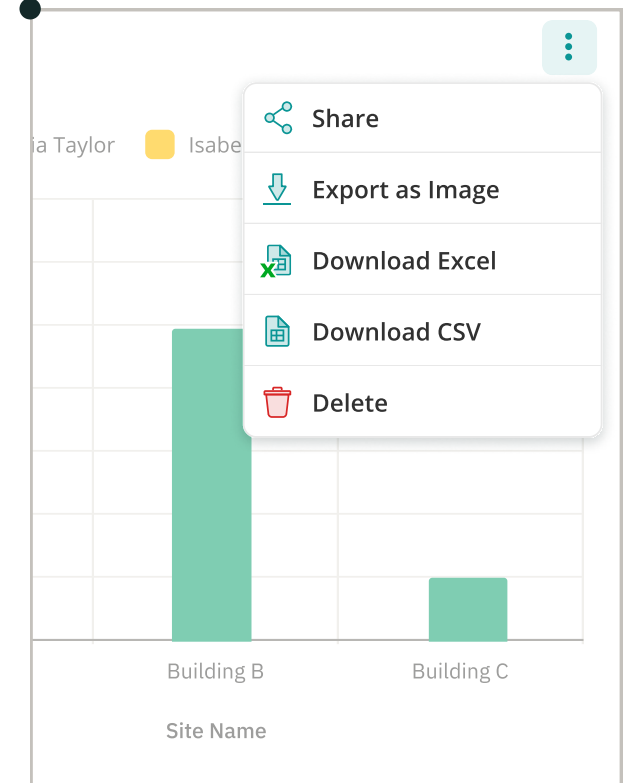

FLUIX CHARTS

Make better decisions with instant
visibility and effortless reporting.

● +31% ● -18% ● +26%

WHAT YOU CAN DO WITH FLUIX CHARTS

Visualise Data Captured In The Field. Build reports with filtered data from the forms your field team fills out on site and instantly visualize it in the Chart.

Process View ▼

🔍 Search

+ Add Filters
 Add Charts

Number of Inspections per Month

Average Temperature

WHAT YOU CAN DO WITH FLUIX CHARTS

Identify Patterns & Trends. Spot recurring issues, seasonal peaks, or inefficiencies hidden in raw data from the field.

Analyze Incidents. Visualize issue types, frequency, and severity to prioritize corrective actions.

Improve Communication. Present clear visuals during meetings, reviews, or customer updates.

● FLUIX CHARTS

HOW IT WORKS

1. Go to **Fluix Tasks** → **Reports** in your Fluix admin portal.
2. Create a **New Report** from which you would like to visualize data, or select the existing report you want to analyze.
3. Open your Report and **Add Charts**.
4. Select fields for analysis, select formula, breakdown (optional), and chart view. Save the Chart & share instantly.